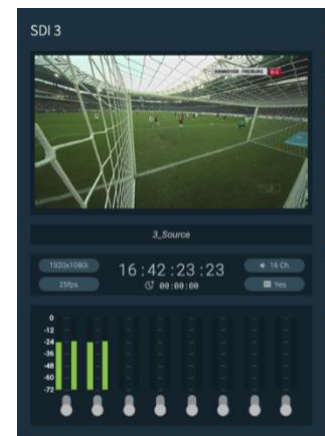

Live Schedule Pro

24/7/365 Scheduling for Lightspeed Live Capture

Overview

Live Schedule Pro gives production teams full control over their live ingest workflows. Designed for broadcast operation environments searching for a powerful, centralized solution for 24/7 scheduling with optional router control, Lightspeed Live Capture's Live Schedule Pro option also enables live edit workflows for growing files in post production.

Lightspeed Live Capture's Live Schedule Pro software has a client/server architecture, with an easy-to-use web-based user interface. Configure ingest events to simultaneously capture high-resolution media and low-resolution proxies for all input formats supported by Lightspeed Live Capture.

Live Schedule Pro Features

- Live video and audio channel preview
- Schedule events on multiple standalone servers or multiple-server capture domains
- Supports single and recurring events
- Crash Record and Gang Record
- Configurable web-based user interface
 - Channel grouping support
 - Horizontal and vertical modes
- Dynamically lengthen or shorten actively-recording events
- Metadata input for downstream workflows
 - Update metadata during events including Avid Media Central metadata
- Powerful REST API support
- Integration with Telestream GLIM for open file clip extraction and highlight generation
- Industry-proven Avid Media Central integration via Vantage
 - Powering live edit workflows for growing files
- Extensive SDI & IP router control support (via integration with Rascular RouteMaster)